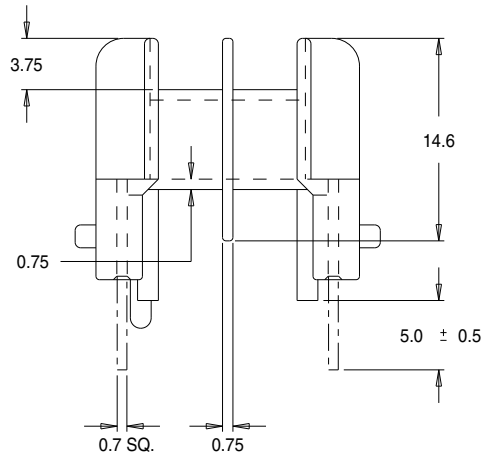

Part No. FU0601
 U 15/11/6 Low Profile Double Section
 'U' Range Bobbin

Dimensions in millimetres.