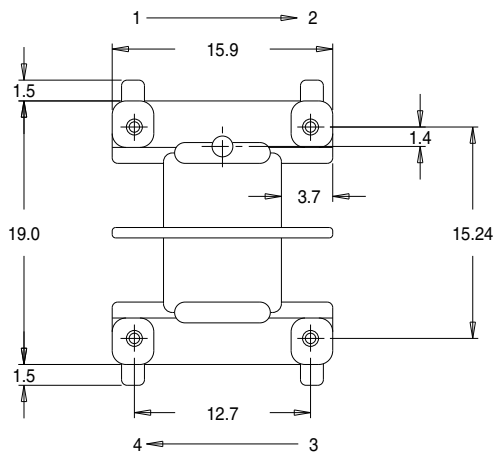

Part No. FU0601
 U 15/11/6 Low Profile Double Section
 'U' Range Bobbin

Dimensions in millimetres.