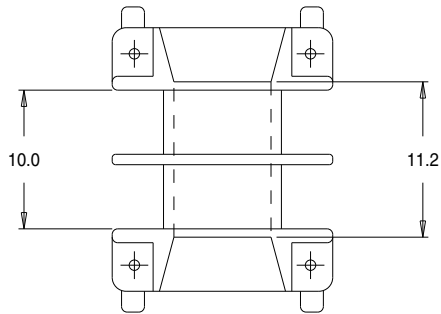

Part No. FU0601
 U 15/11/6 Low Profile Double Section
 'U' Range Bobbin

Dimensions in millimetres.