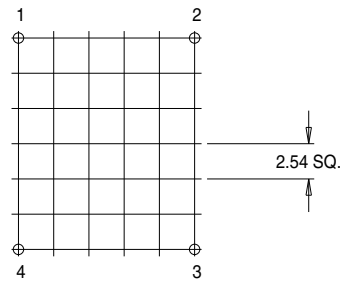

Part No. FU0601
 U 15/11/6 Low Profile Double Section
 'U' Range Bobbin

Dimensions in millimetres.