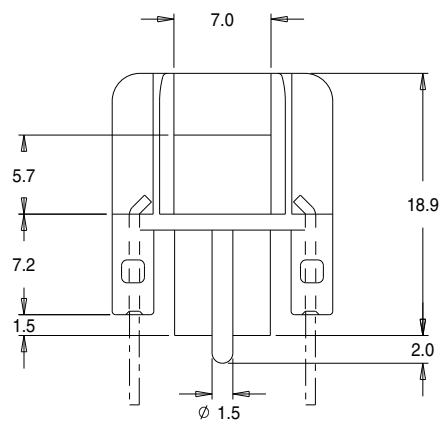

Part No. FU0601
 U 15/11/6 Low Profile Double Section
 'U' Range Bobbin

Dimensions in millimetres.